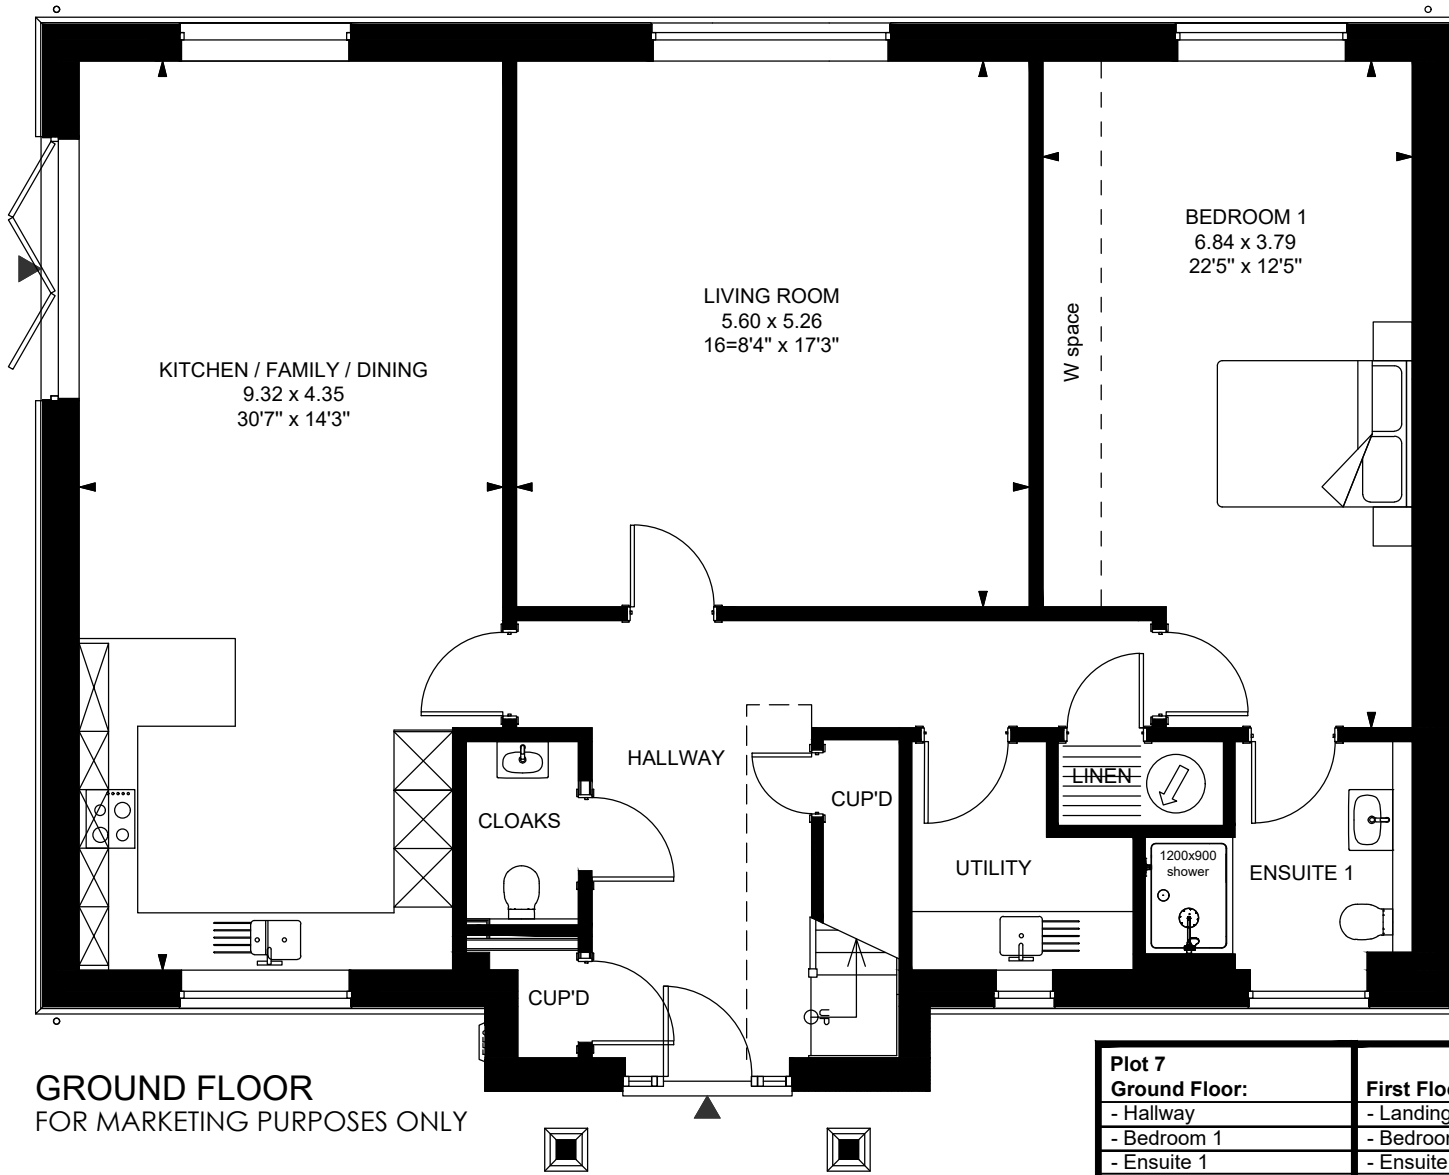

# Plot 7 Henry Isaac Mews, St. Ippolyts

Plot 7 Ground Floor:	First Floor:
- Hallway	- Landing
- Bedroom 1	- Bedroom 2
- Ensuite 1	- Ensuite 2
- Living Room	- Bedroom 3
- Cloakroom	- Bedroom 4
- Kitchen / Family / Dining	- Bathroom
- Utility	
- Cupboard	
GIA: 228m <sup>2</sup> / 2454ft <sup>2</sup>	