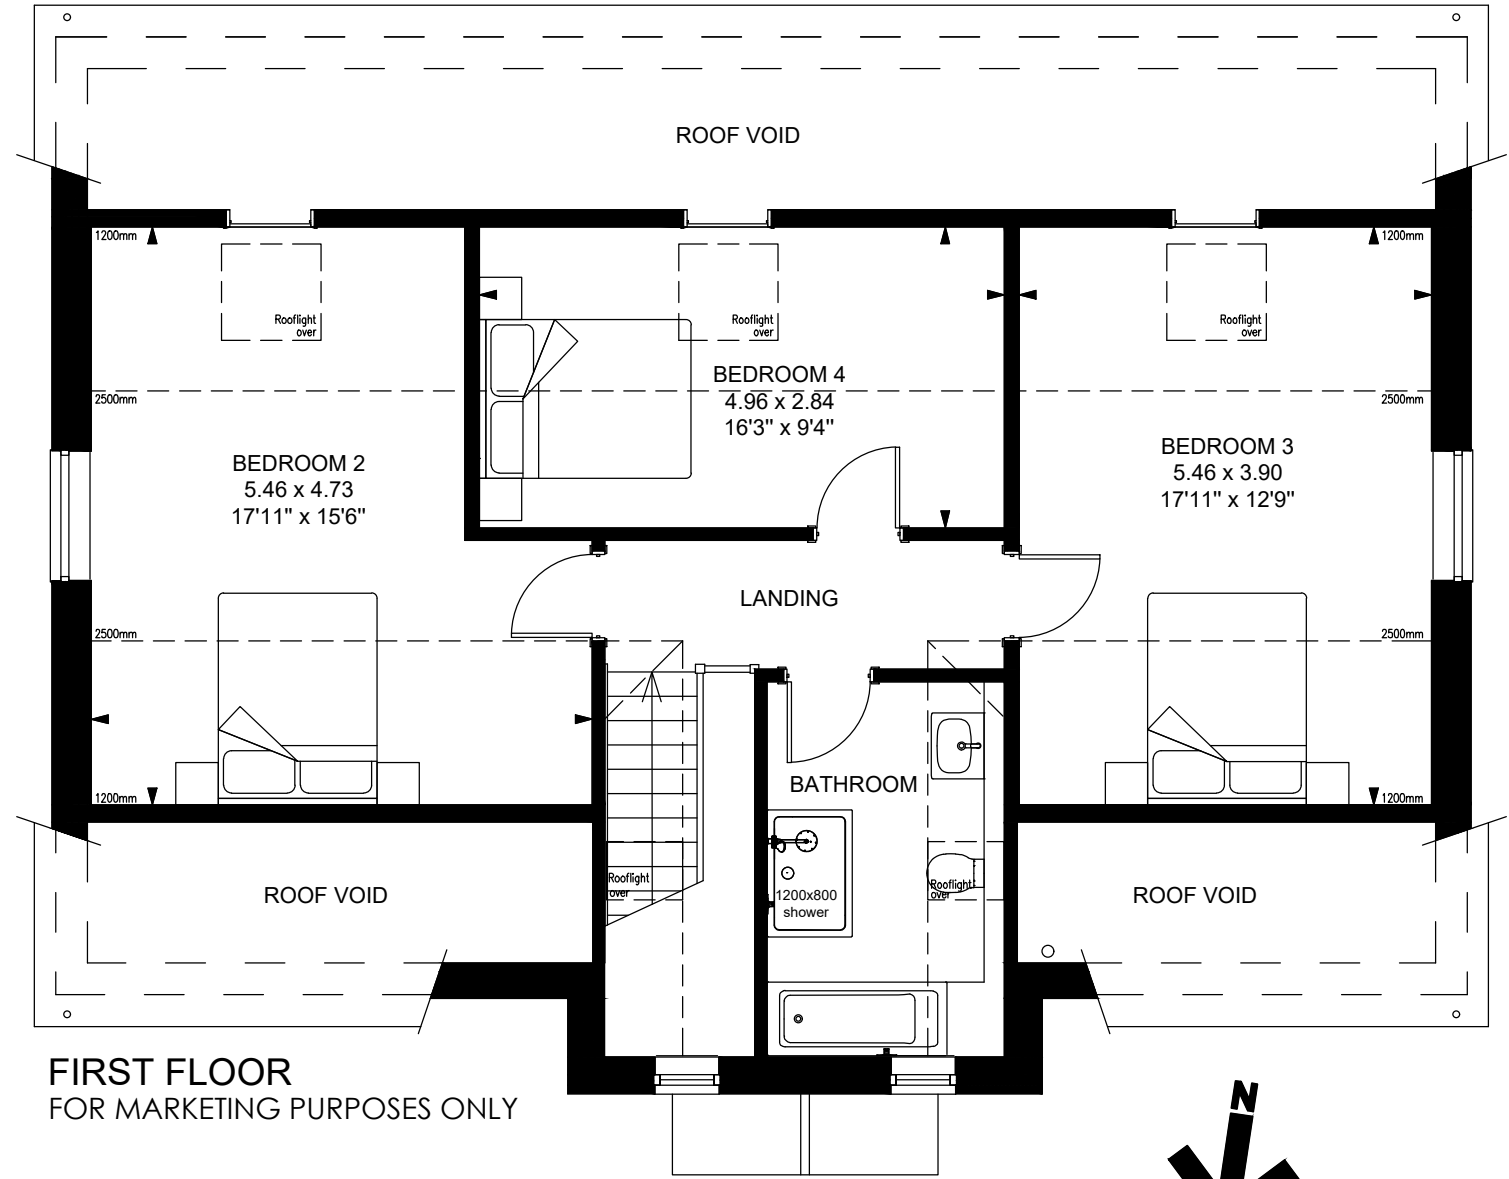

Plot 1 Henry Isaac Mews, St. Ippolyts

GROUND FLOOR
FOR MARKETING PURPOSES ONLY

Plot 1	
Ground Floor:	First Floor:
- Hallway	- Landing
- Bedroom 1	- Bedroom 2
- Ensuite 1	- Bedroom 3
- Living Room	- Bedroom 4
- Cloakroom	- Bathroom
- Kitchen / Family / Dining	
- Utility	
- Cupboard	
GIA: 187m ² /2013ft ²	

FIRST FLOOR
FOR MARKETING PURPOSES ONLY