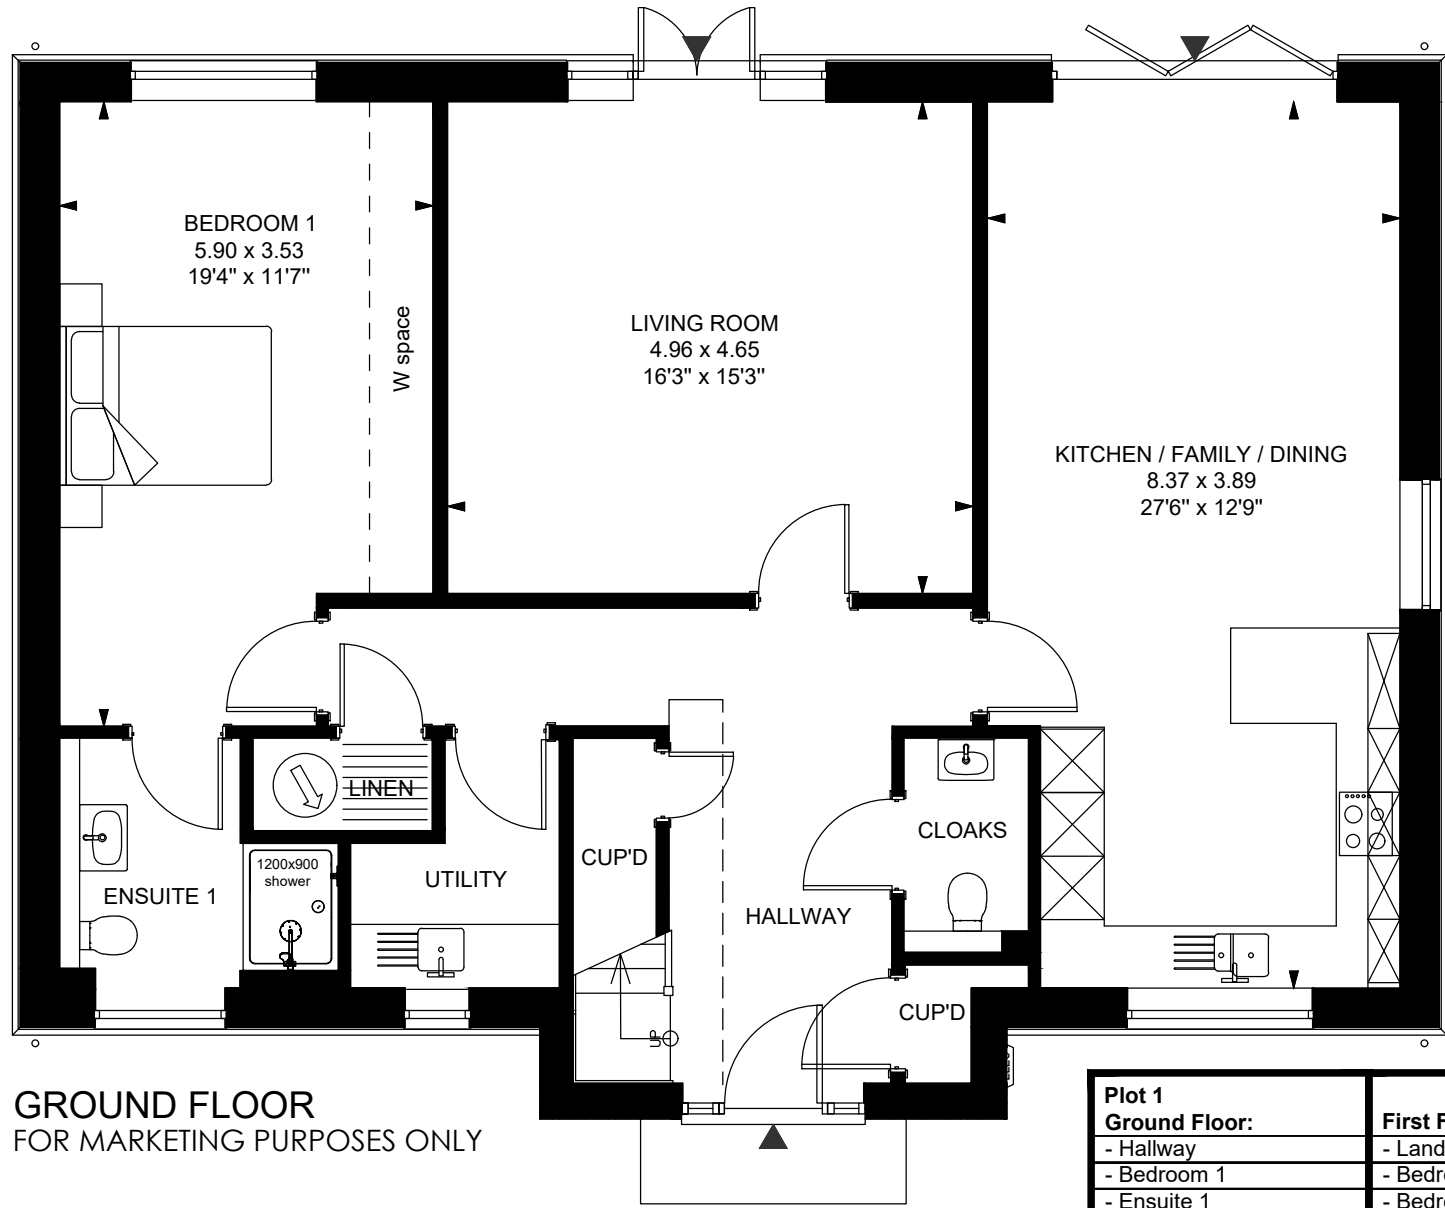

Plot 1 Henry Isaac Mews, St. Ippolyts

GROUND FLOOR
FOR MARKETING PURPOSES ONLY

Plot 1	
Ground Floor:	First Floor:
- Hallway	- Landing
- Bedroom 1	- Bedroom 2
- Ensuite 1	- Bedroom 3
- Living Room	- Bedroom 4
- Cloakroom	- Bathroom
- Kitchen / Family / Dining	
- Utility	
- Cupboard	
GIA: 187m ² /2013ft ²	

FIRST FLOOR
FOR MARKETING PURPOSES ONLY