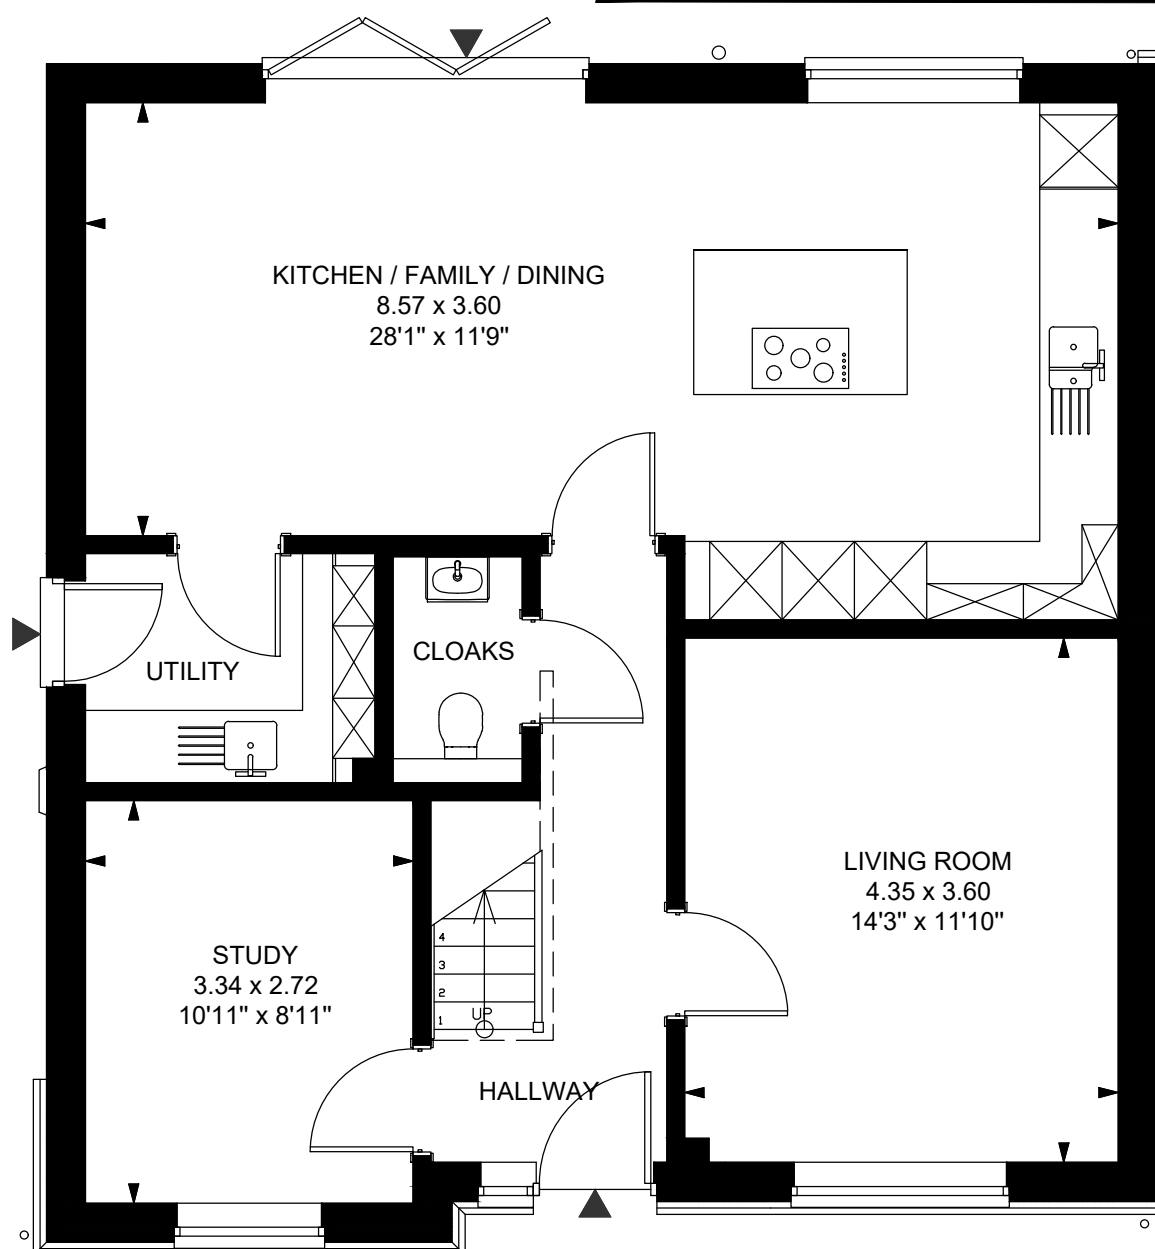

Plot 6 Old Dairy, Kimpton

FIRST FLOOR
FOR MARKETING PURPOSES ONLY

Plot 6 Ground Floor:	First Floor:
- Hallway	- Bedroom 1
- Study	- Ensuite 1
- Living Room	- Bedroom 2
- Cloakroom	- Bedroom 3
- Kitchen / Family / Dining	- Bedroom 4
- Utility	- Bathroom
	- Linen

GIA: 146m²/1572ft²

Scale Bar

GROUND FLOOR
FOR MARKETING PURPOSES ONLY