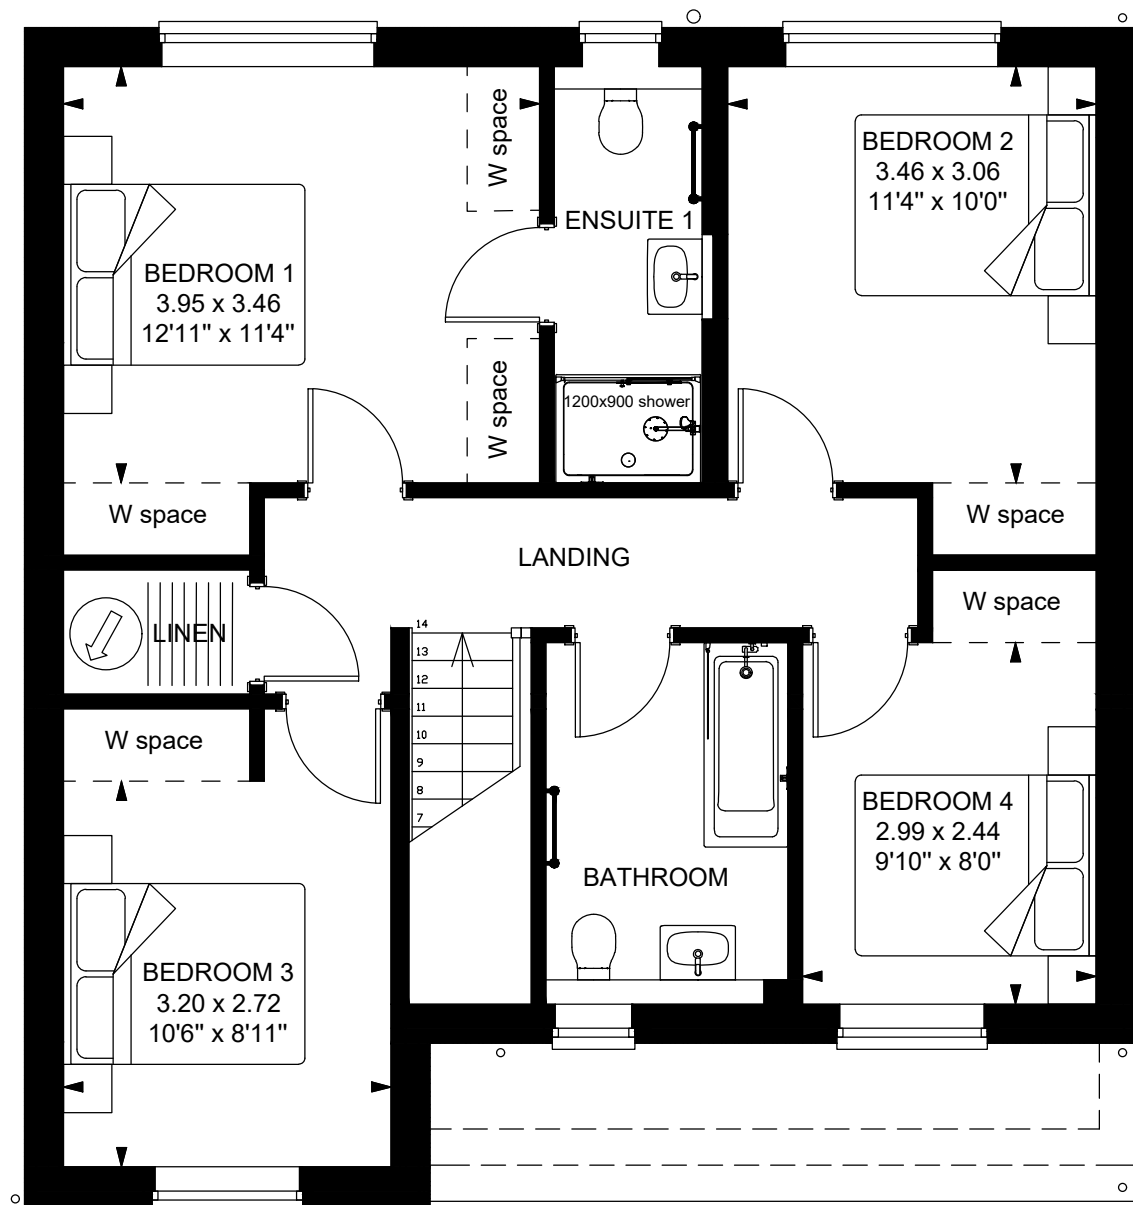

Plot 6 Old Dairy, Kimpton

FIRST FLOOR
FOR MARKETING PURPOSES ONLY

Plot 6 Ground Floor:	First Floor:
- Hallway	- Bedroom 1
- Study	- Ensuite 1
- Living Room	- Bedroom 2
- Cloakroom	- Bedroom 3
- Kitchen / Family / Dining	- Bedroom 4
- Utility	- Bathroom
	- Linen

GIA: 146m²/1572ft²

Scale Bar

GROUND FLOOR
FOR MARKETING PURPOSES ONLY