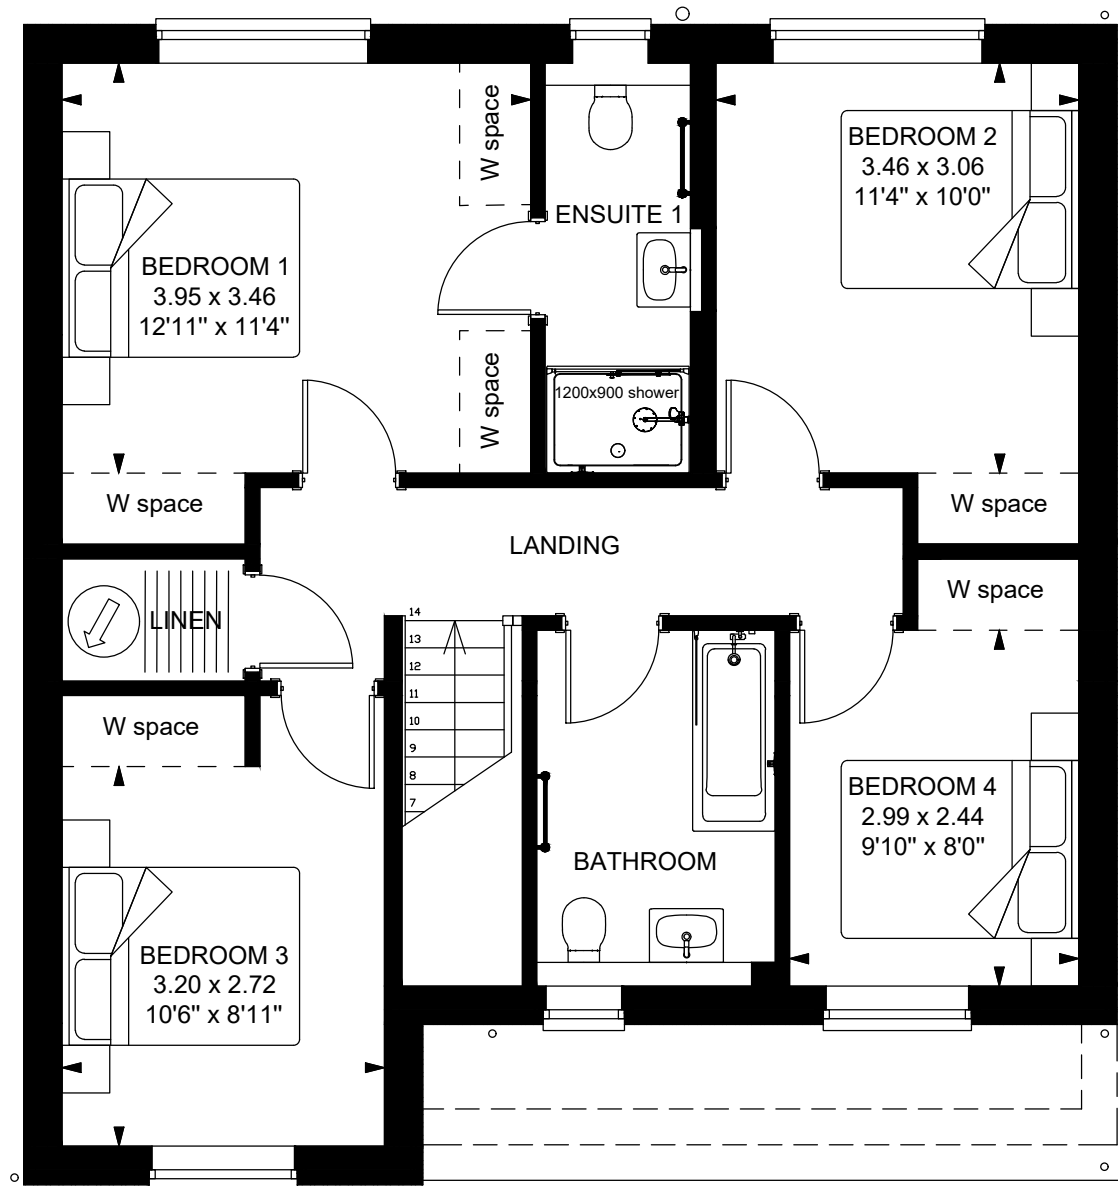

# Plot 5 Old Dairy, Kimpton

**FIRST FLOOR**  
FOR MARKETING PURPOSES ONLY

Plot 5 Ground Floor:	First Floor:
- Hallway	- Bedroom 1
- Study	- Ensuite 1
- Living Room	- Bedroom 2
- Cloakroom	- Bedroom 3
- Kitchen / Family / Dining	- Bedroom 4
- Utility	- Bathroom
	- Linen

GIA: 146m<sup>2</sup>/1572ft<sup>2</sup>

Scale Bar

**GROUND FLOOR**  
FOR MARKETING PURPOSES ONLY