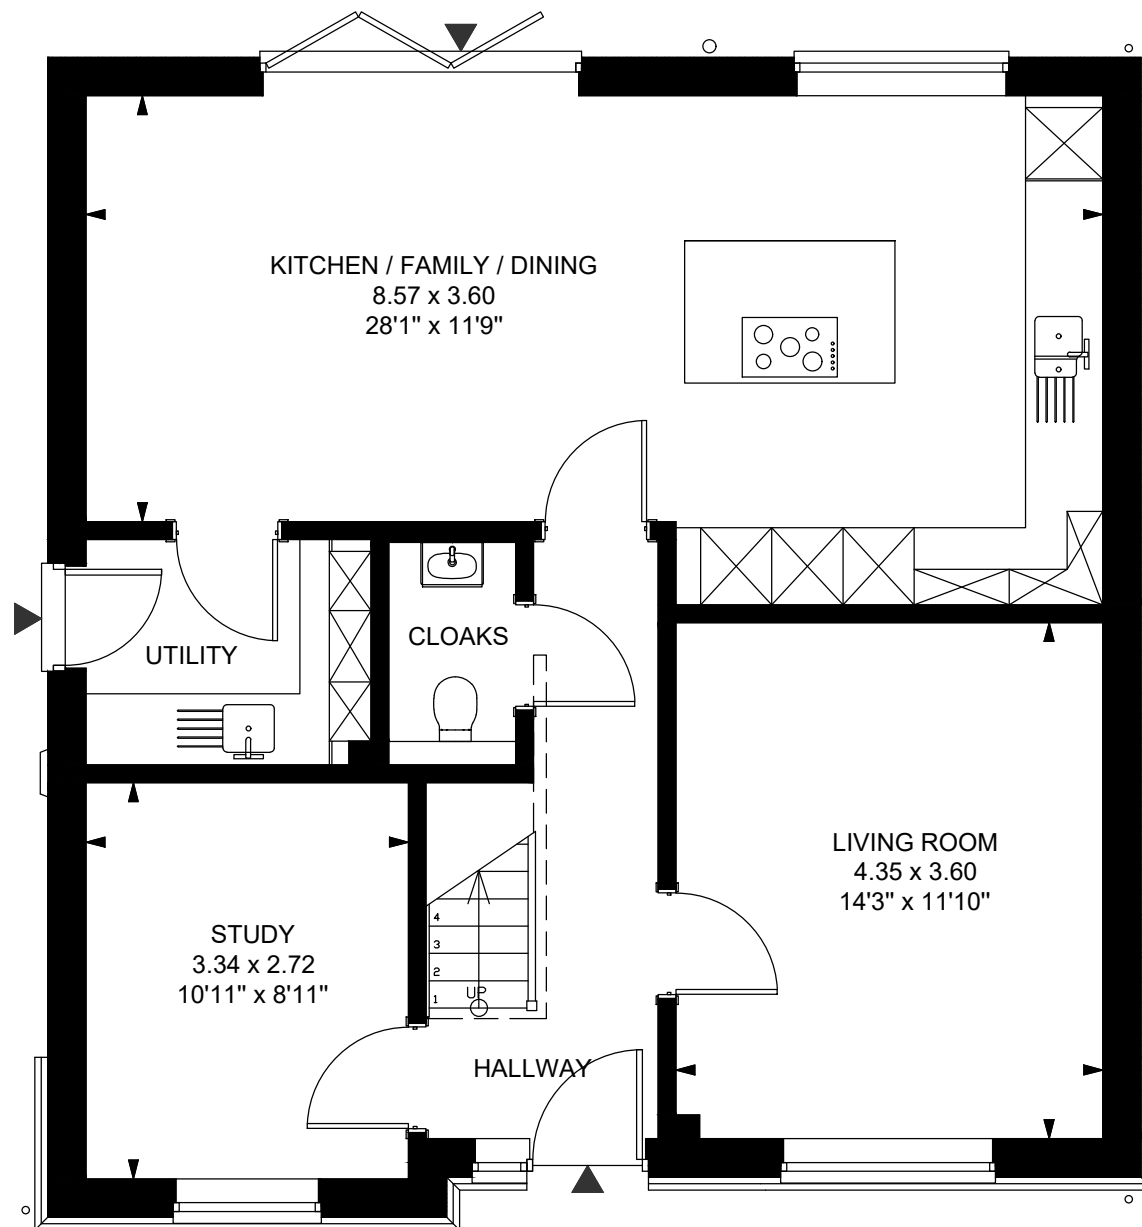

# Plot 5 Old Dairy, Kimpton

**FIRST FLOOR**  
FOR MARKETING PURPOSES ONLY

Plot 5 Ground Floor:	First Floor:
- Hallway	- Bedroom 1
- Study	- Ensuite 1
- Living Room	- Bedroom 2
- Cloakroom	- Bedroom 3
- Kitchen / Family / Dining	- Bedroom 4
- Utility	- Bathroom
	- Linen

GIA: 146m<sup>2</sup>/1572ft<sup>2</sup>

Scale Bar

**GROUND FLOOR**  
FOR MARKETING PURPOSES ONLY