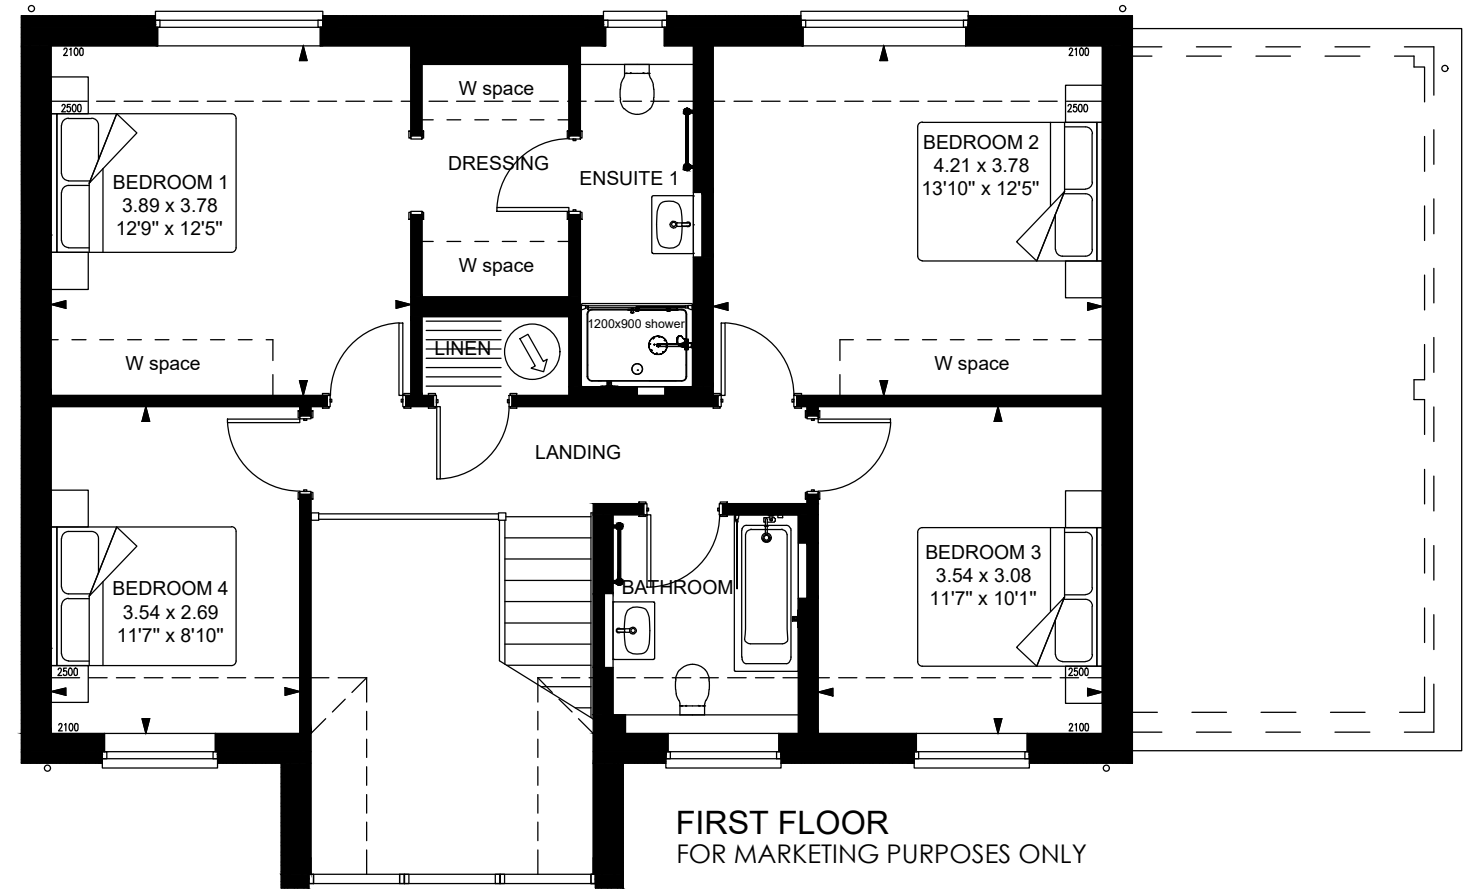

Plot 1 Old Dairy, Kimpton

GROUND FLOOR
FOR MARKETING PURPOSES ONLY

Plot 1	
Ground Floor:	First Floor:
- Hallway	- Bedroom 1
- Study	- Dressing
- Living Room	- Ensuite 1
- Cloakroom	- Bedroom 2
- Kitchen / Family / Dining	- Bedroom 3
- Utility	- Bathroom
- Cupboard	- Linen
GIA: 178m ² / 1916ft ²	

FIRST FLOOR
FOR MARKETING PURPOSES ONLY