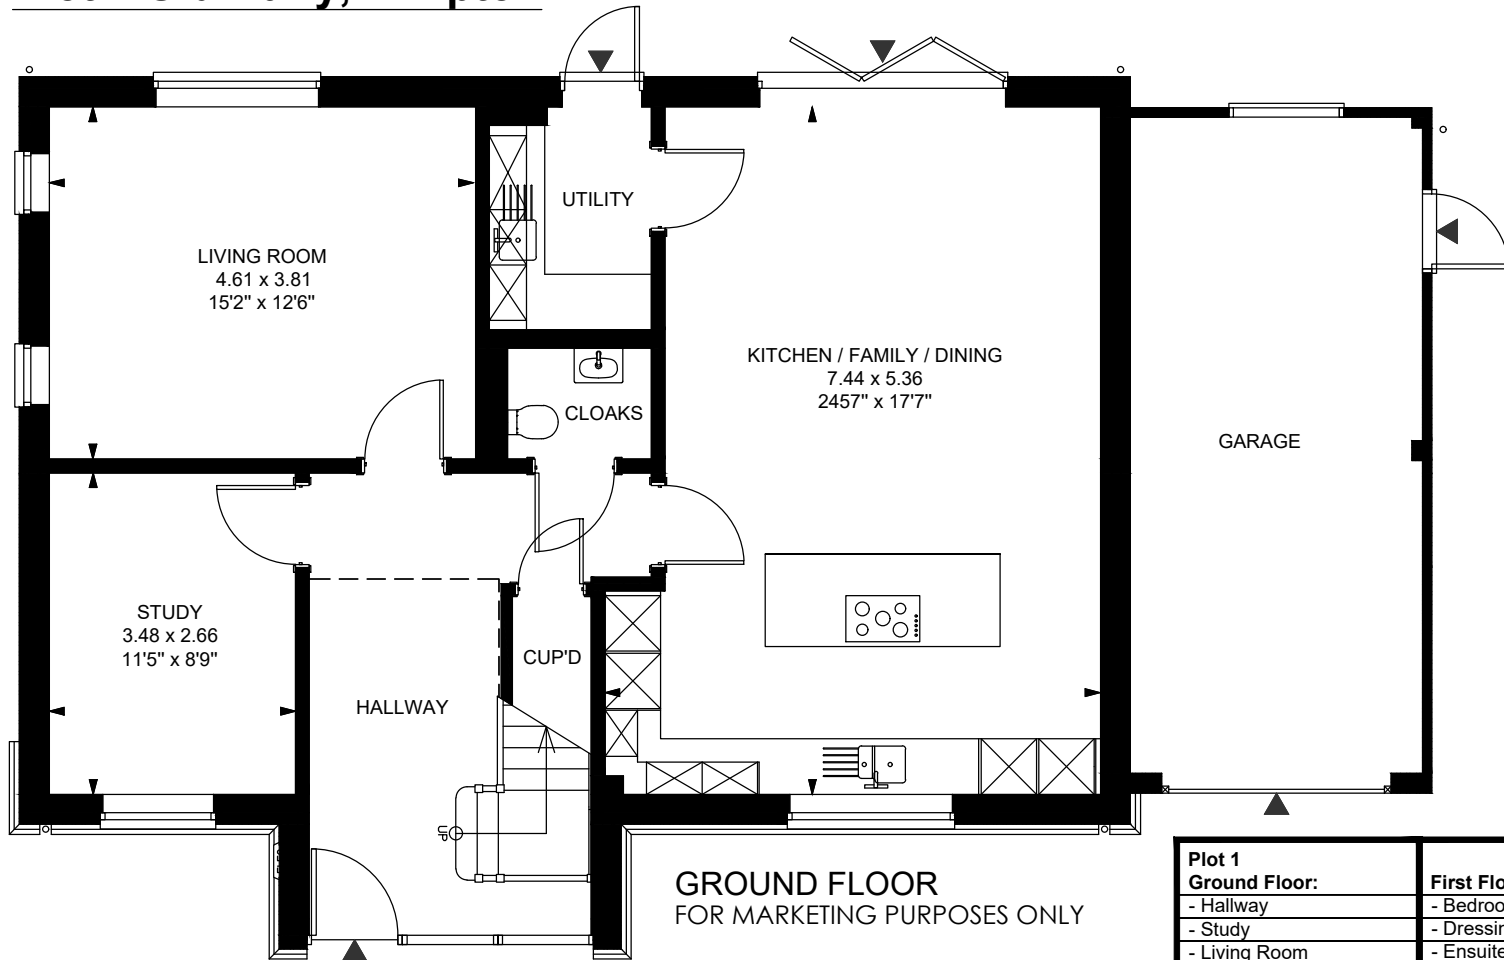

Plot 1 Old Dairy, Kimpton

GROUND FLOOR
FOR MARKETING PURPOSES ONLY

Plot 1	
Ground Floor:	First Floor:
- Hallway	- Bedroom 1
- Study	- Dressing
- Living Room	- Ensuite 1
- Cloakroom	- Bedroom 2
- Kitchen / Family / Dining	- Bedroom 3
- Utility	- Bathroom
- Cupboard	- Linen
GIA: 178m ² / 1916ft ²	

FIRST FLOOR
FOR MARKETING PURPOSES ONLY