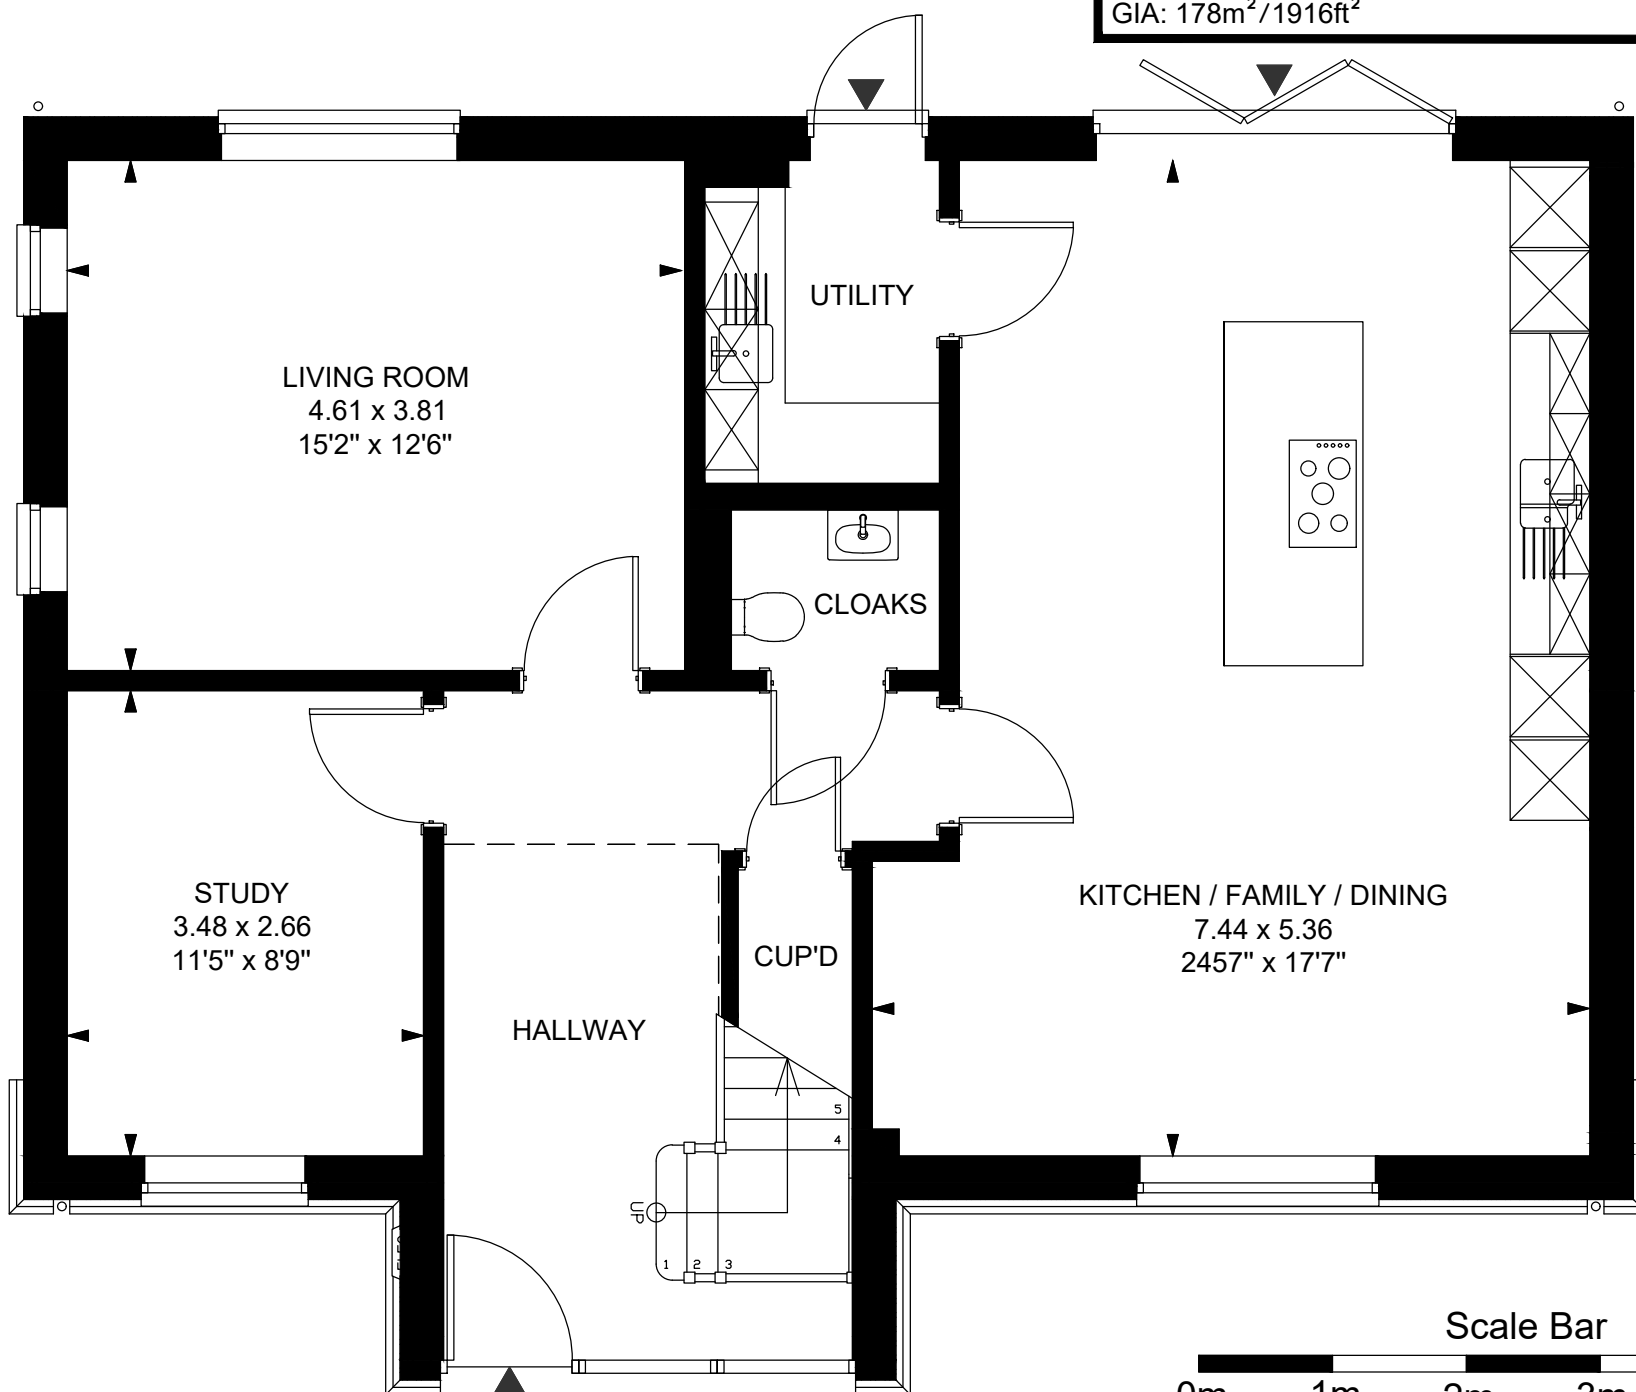

# Plot 2 Old Dairy, Kimpton

**FIRST FLOOR**  
FOR MARKETING PURPOSES ONLY

Plot 2 Ground Floor:	First Floor:
- Hallway	- Bedroom 1
- Study	- Dressing
- Living Room	- Ensuite 1
- Cloakroom	- Bedroom 2
- Kitchen / Family / Dining	- Bedroom 3
- Utility	- Bathroom
- Cupboard	- Linen

GIA: 178m<sup>2</sup>/1916ft<sup>2</sup>

**GROUND FLOOR**  
FOR MARKETING PURPOSES ONLY