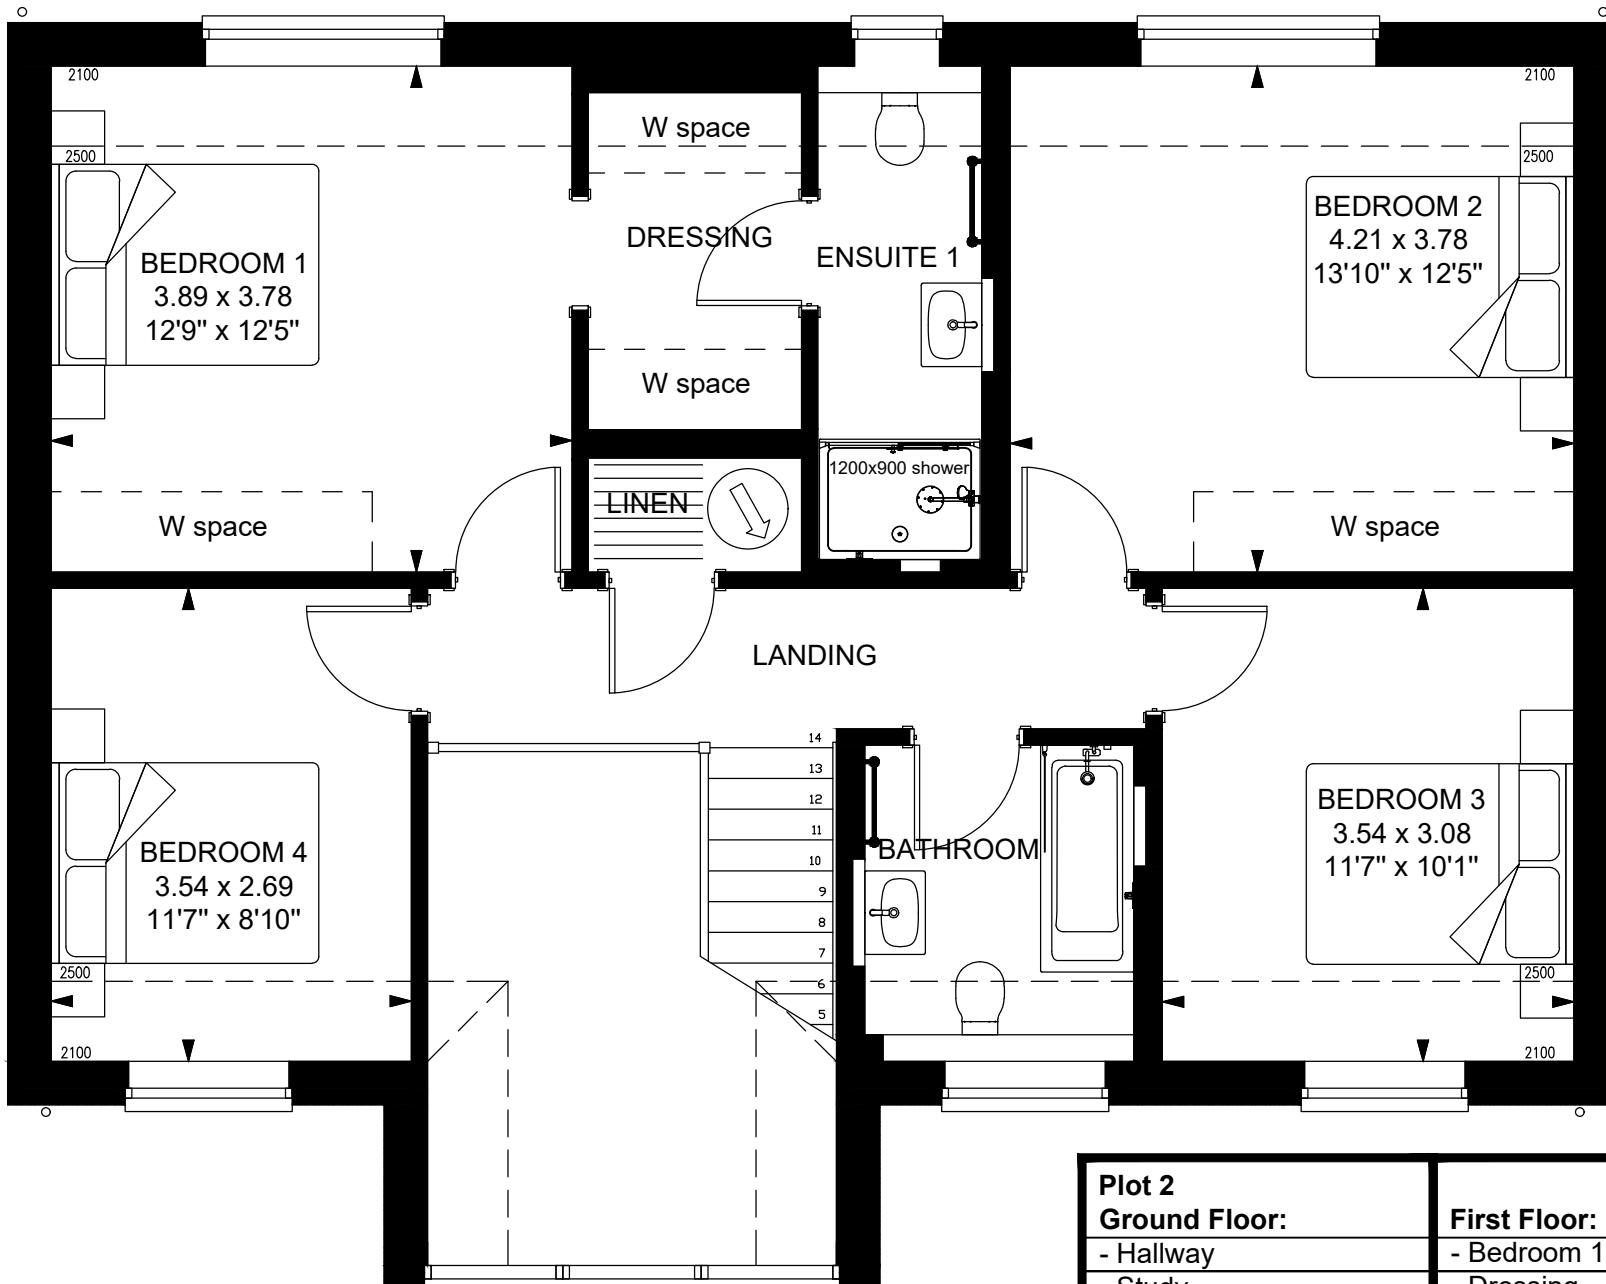

# Plot 2 Old Dairy, Kimpton

**FIRST FLOOR**  
FOR MARKETING PURPOSES ONLY

Plot 2 Ground Floor:	First Floor:
- Hallway	- Bedroom 1
- Study	- Dressing
- Living Room	- Ensuite 1
- Cloakroom	- Bedroom 2
- Kitchen / Family / Dining	- Bedroom 3
- Utility	- Bathroom
- Cupboard	- Linen

GIA: 178m<sup>2</sup>/1916ft<sup>2</sup>

**GROUND FLOOR**  
FOR MARKETING PURPOSES ONLY